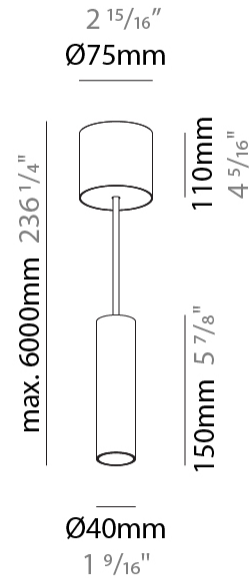

GENERAL

Series: Hangover
Subseries: Hangover Monopoint Surface Canopy
Brand: Prolicht
Division: Architectural
Mounting Type: Suspension
Mounting Location: Ceiling
Subcategory: Pendant

PHYSICAL

Shape: Cylinder
Diameter (mm): 40
Diameter (in): 1 9/16
Height (mm): 150
Height (in): 5 7/8
Max. Overall Height (mm): 2150
Max. Overall Height (in): 84 5/8
Light Distribution: Downlight
Weight (kg): 0.75
Weight (lbs): 1.65
Diffuser: Shine Ring 0-6
Fixture Finish: SSR / BKV / CWI / CRY / HAB / LAG / UFT / ITA / RUA / RUR / MIC / FTG / MYG / TWT / LOD / PUS / FRO / FUP / KIA / POP / BLS / SPG / MEY / GOH / GUM / CHC / COM / ABZ / JAG / OBR / MOS / ROR
Fixture Material: Aluminum
Cable Details: 2000mm / 6000mm Cable in White / Black / Orange / Red

LED

Number of LEDs: 1
Color Temperature (°K): 2700 / 3000 / 4000
Max. Delivered Lumen (lm): 842
CRI: >90 CRI
Lamp Life (hrs): 50000

OPTICAL

Reflector: 40 / 50

RATINGS AND CERTIFICATIONS

Certified By: Certified for North American Standards
IP rating: IP20

GENERAL

Series: Hangover
Subseries: Hangover Monopoint Surface Canopy
Brand: Prolicht
Division: Architectural
Mounting Type: Suspension
Mounting Location: Ceiling
Subcategory: Pendant

PHYSICAL

Shape: Cylinder
Diameter (mm): 75
Diameter (in): 2 ¹⁵ / ₁₆
Height (mm): 150
Height (in): 5 ⁷ / ₈
Max. Overall Height (mm): 2150
Max. Overall Height (in): 84 ⁵ / ₈
Light Distribution: Direct
Diffuser: Shine Ring 0-6
Fixture Finish: SSR / BKV / CWI / CRY / HAB / LAG / UFT / ITA / RUA / RUR / MIC / FTG / MYG / TWT / LOD / PUS / FRO / FUP / KIA / POP / BLS / SPG / MEY / GOH / GUM / CHC / COM / ABZ / JAG / OBR / MOS / ROR
Fixture Material: Aluminum
Cable Details: 2000mm / 6000mm Cable in White / Black / Orange / Red